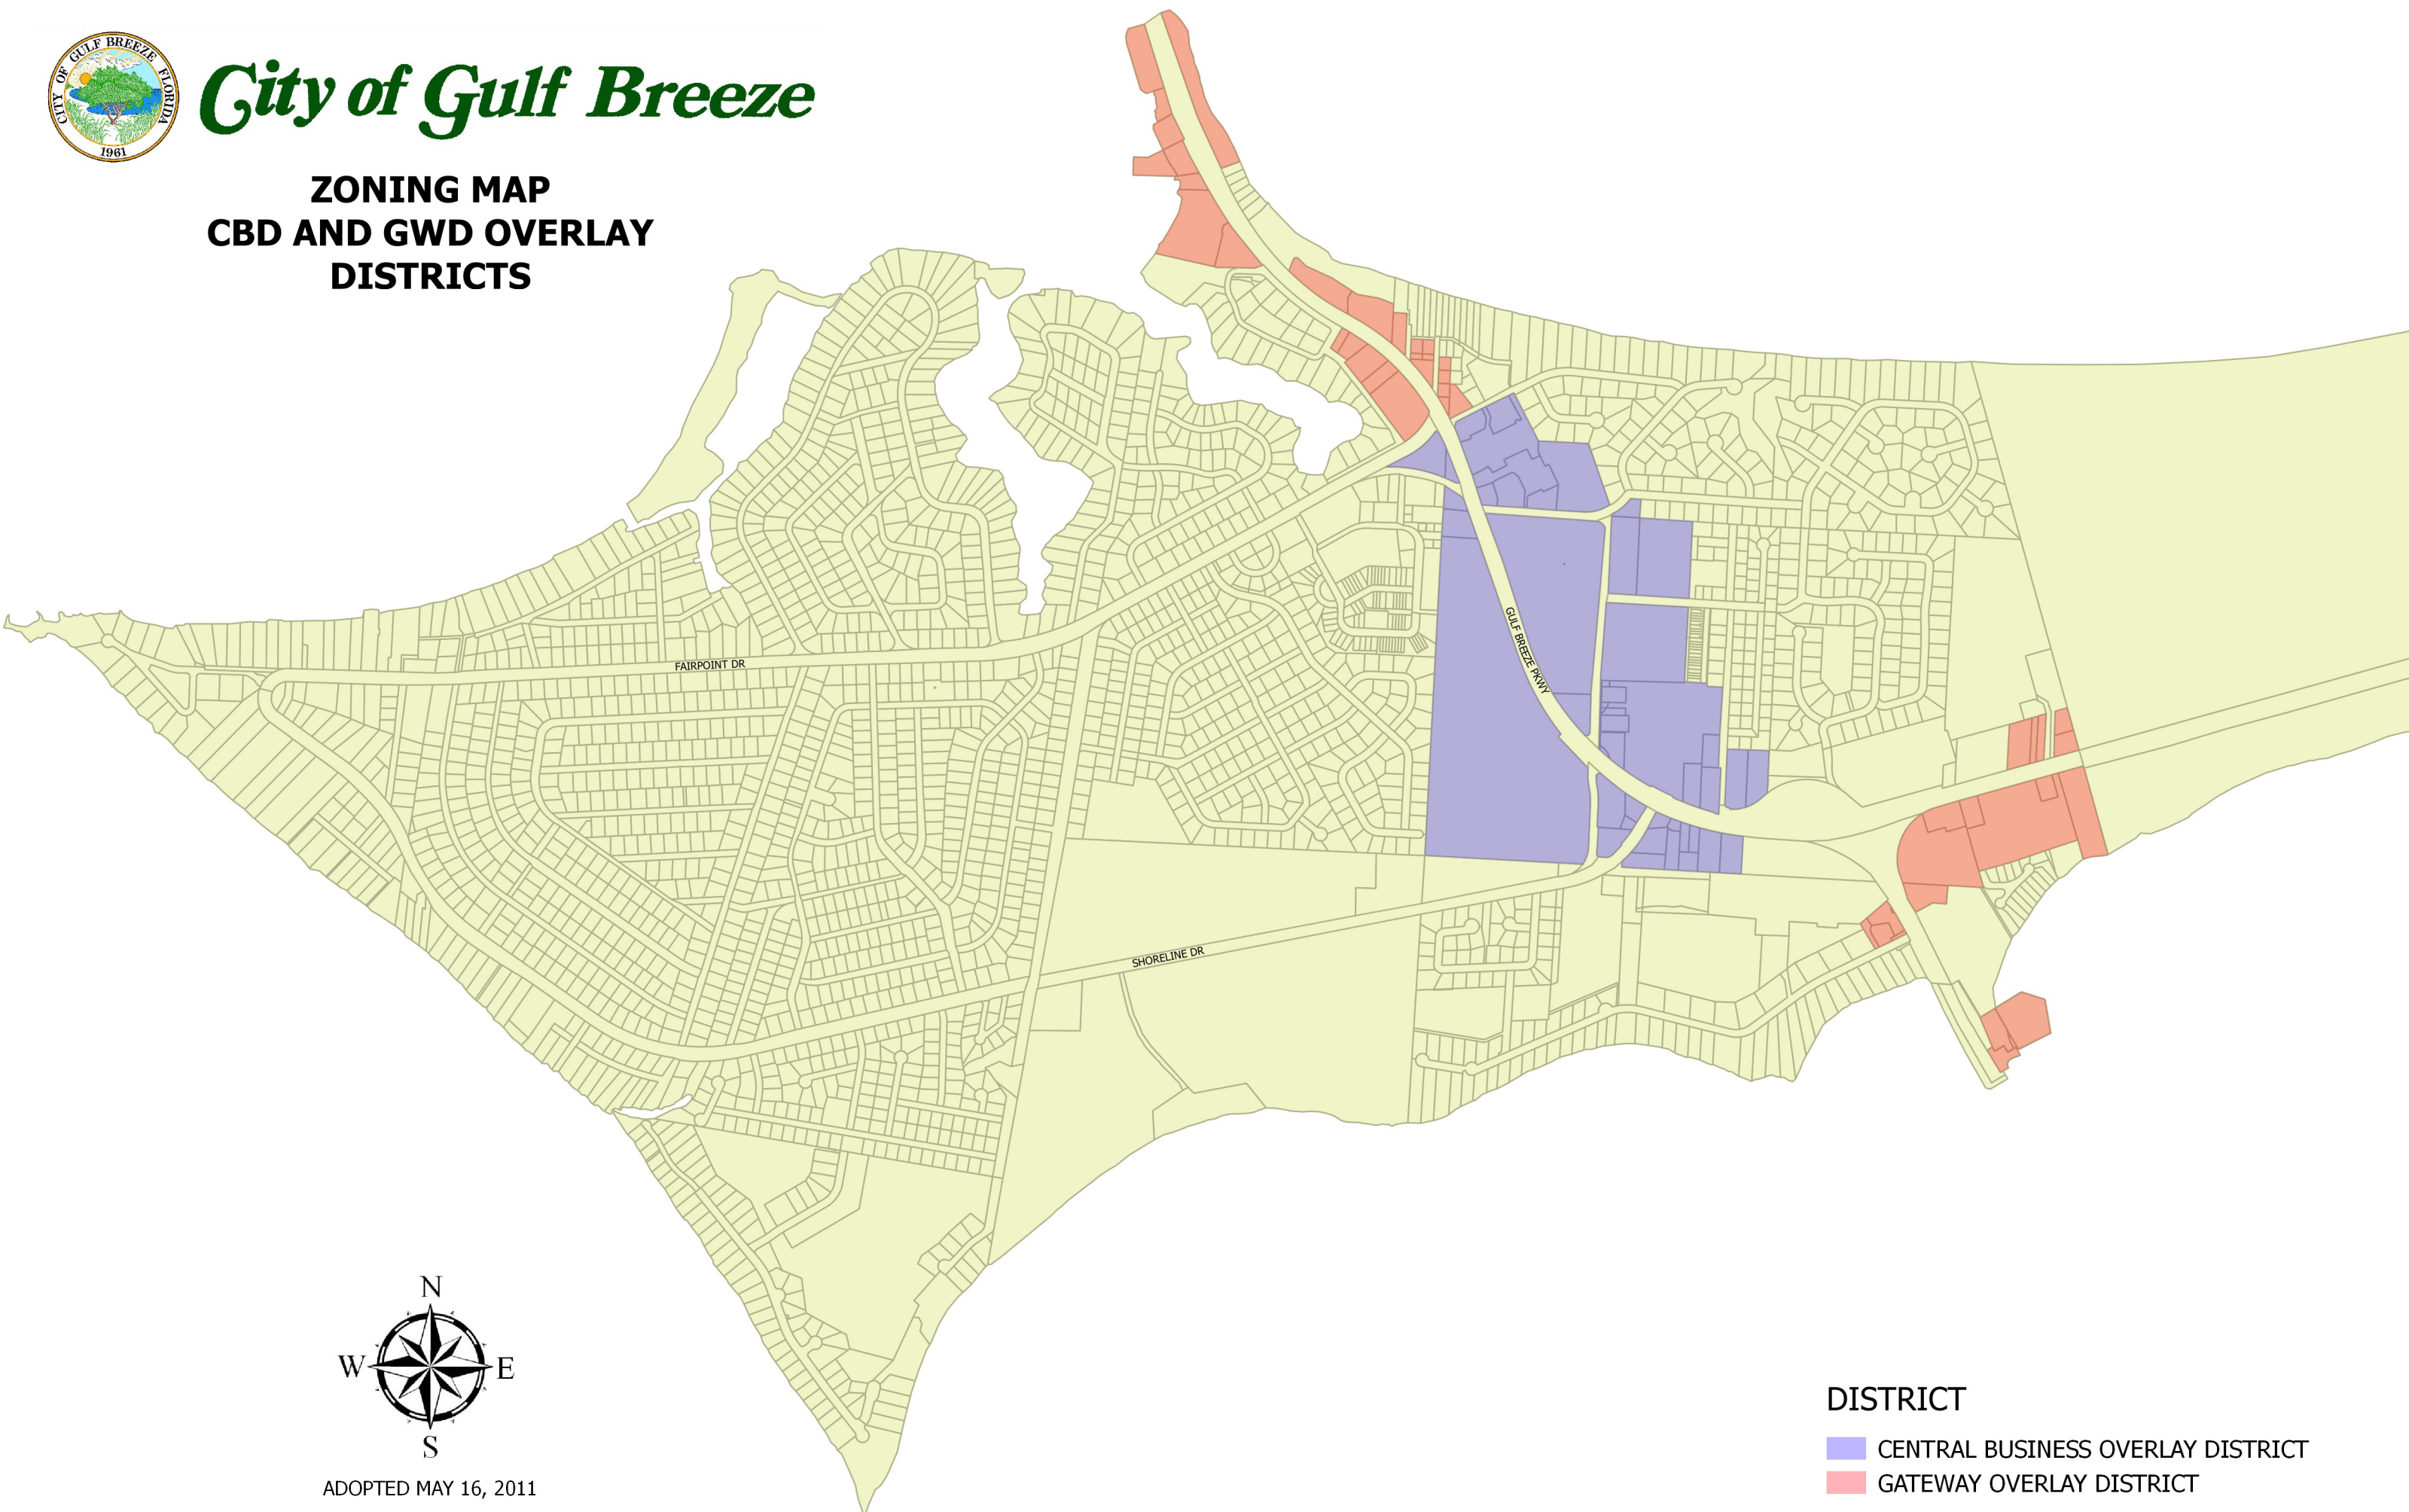

City of Gulf Breeze

ZONING MAP CBD AND GWD OVERLAY DISTRICTS

- DISTRICT**
- CENTRAL BUSINESS OVERLAY DISTRICT
 - GATEWAY OVERLAY DISTRICT

N
W E
S
ADOPTED MAY 16, 2011