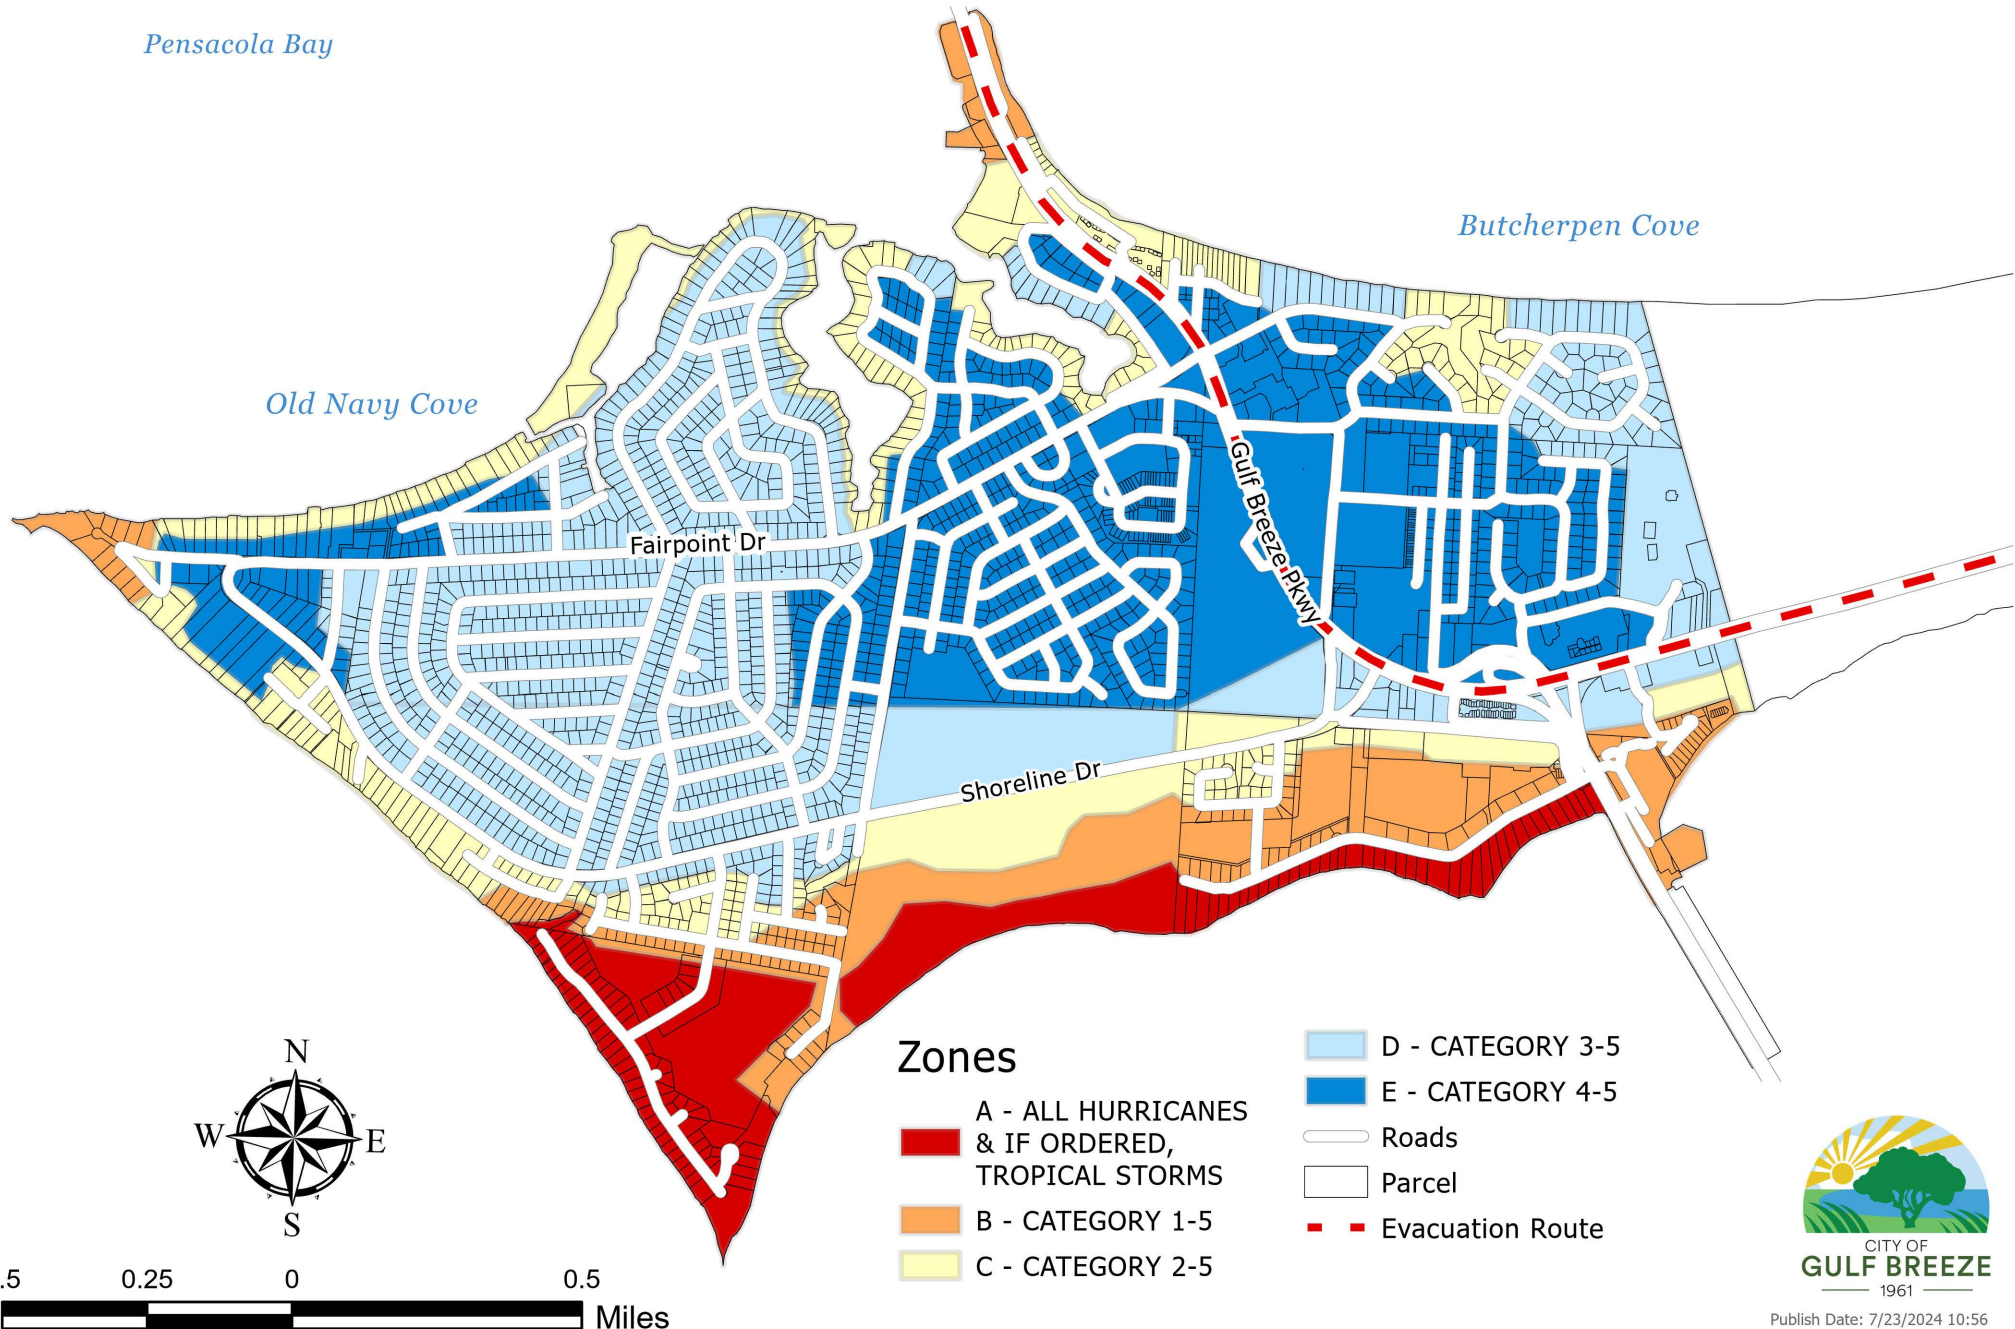

City of Gulf Breeze Hurricane Evacuation Zones

Zones

- A - ALL HURRICANES
& IF ORDERED,
TROPICAL STORMS
- B - CATEGORY 1-5
- C - CATEGORY 2-5

- D - CATEGORY 3-5
- E - CATEGORY 4-5
- Roads
- Parcel
- Evacuation Route

Publish Date: 7/23/2024 10:56

This map is a product of the City of Gulf Breeze Geographic Information System (COGBGIS).
The COGBGIS expressly disclaims any liability that may result from the use of this map.