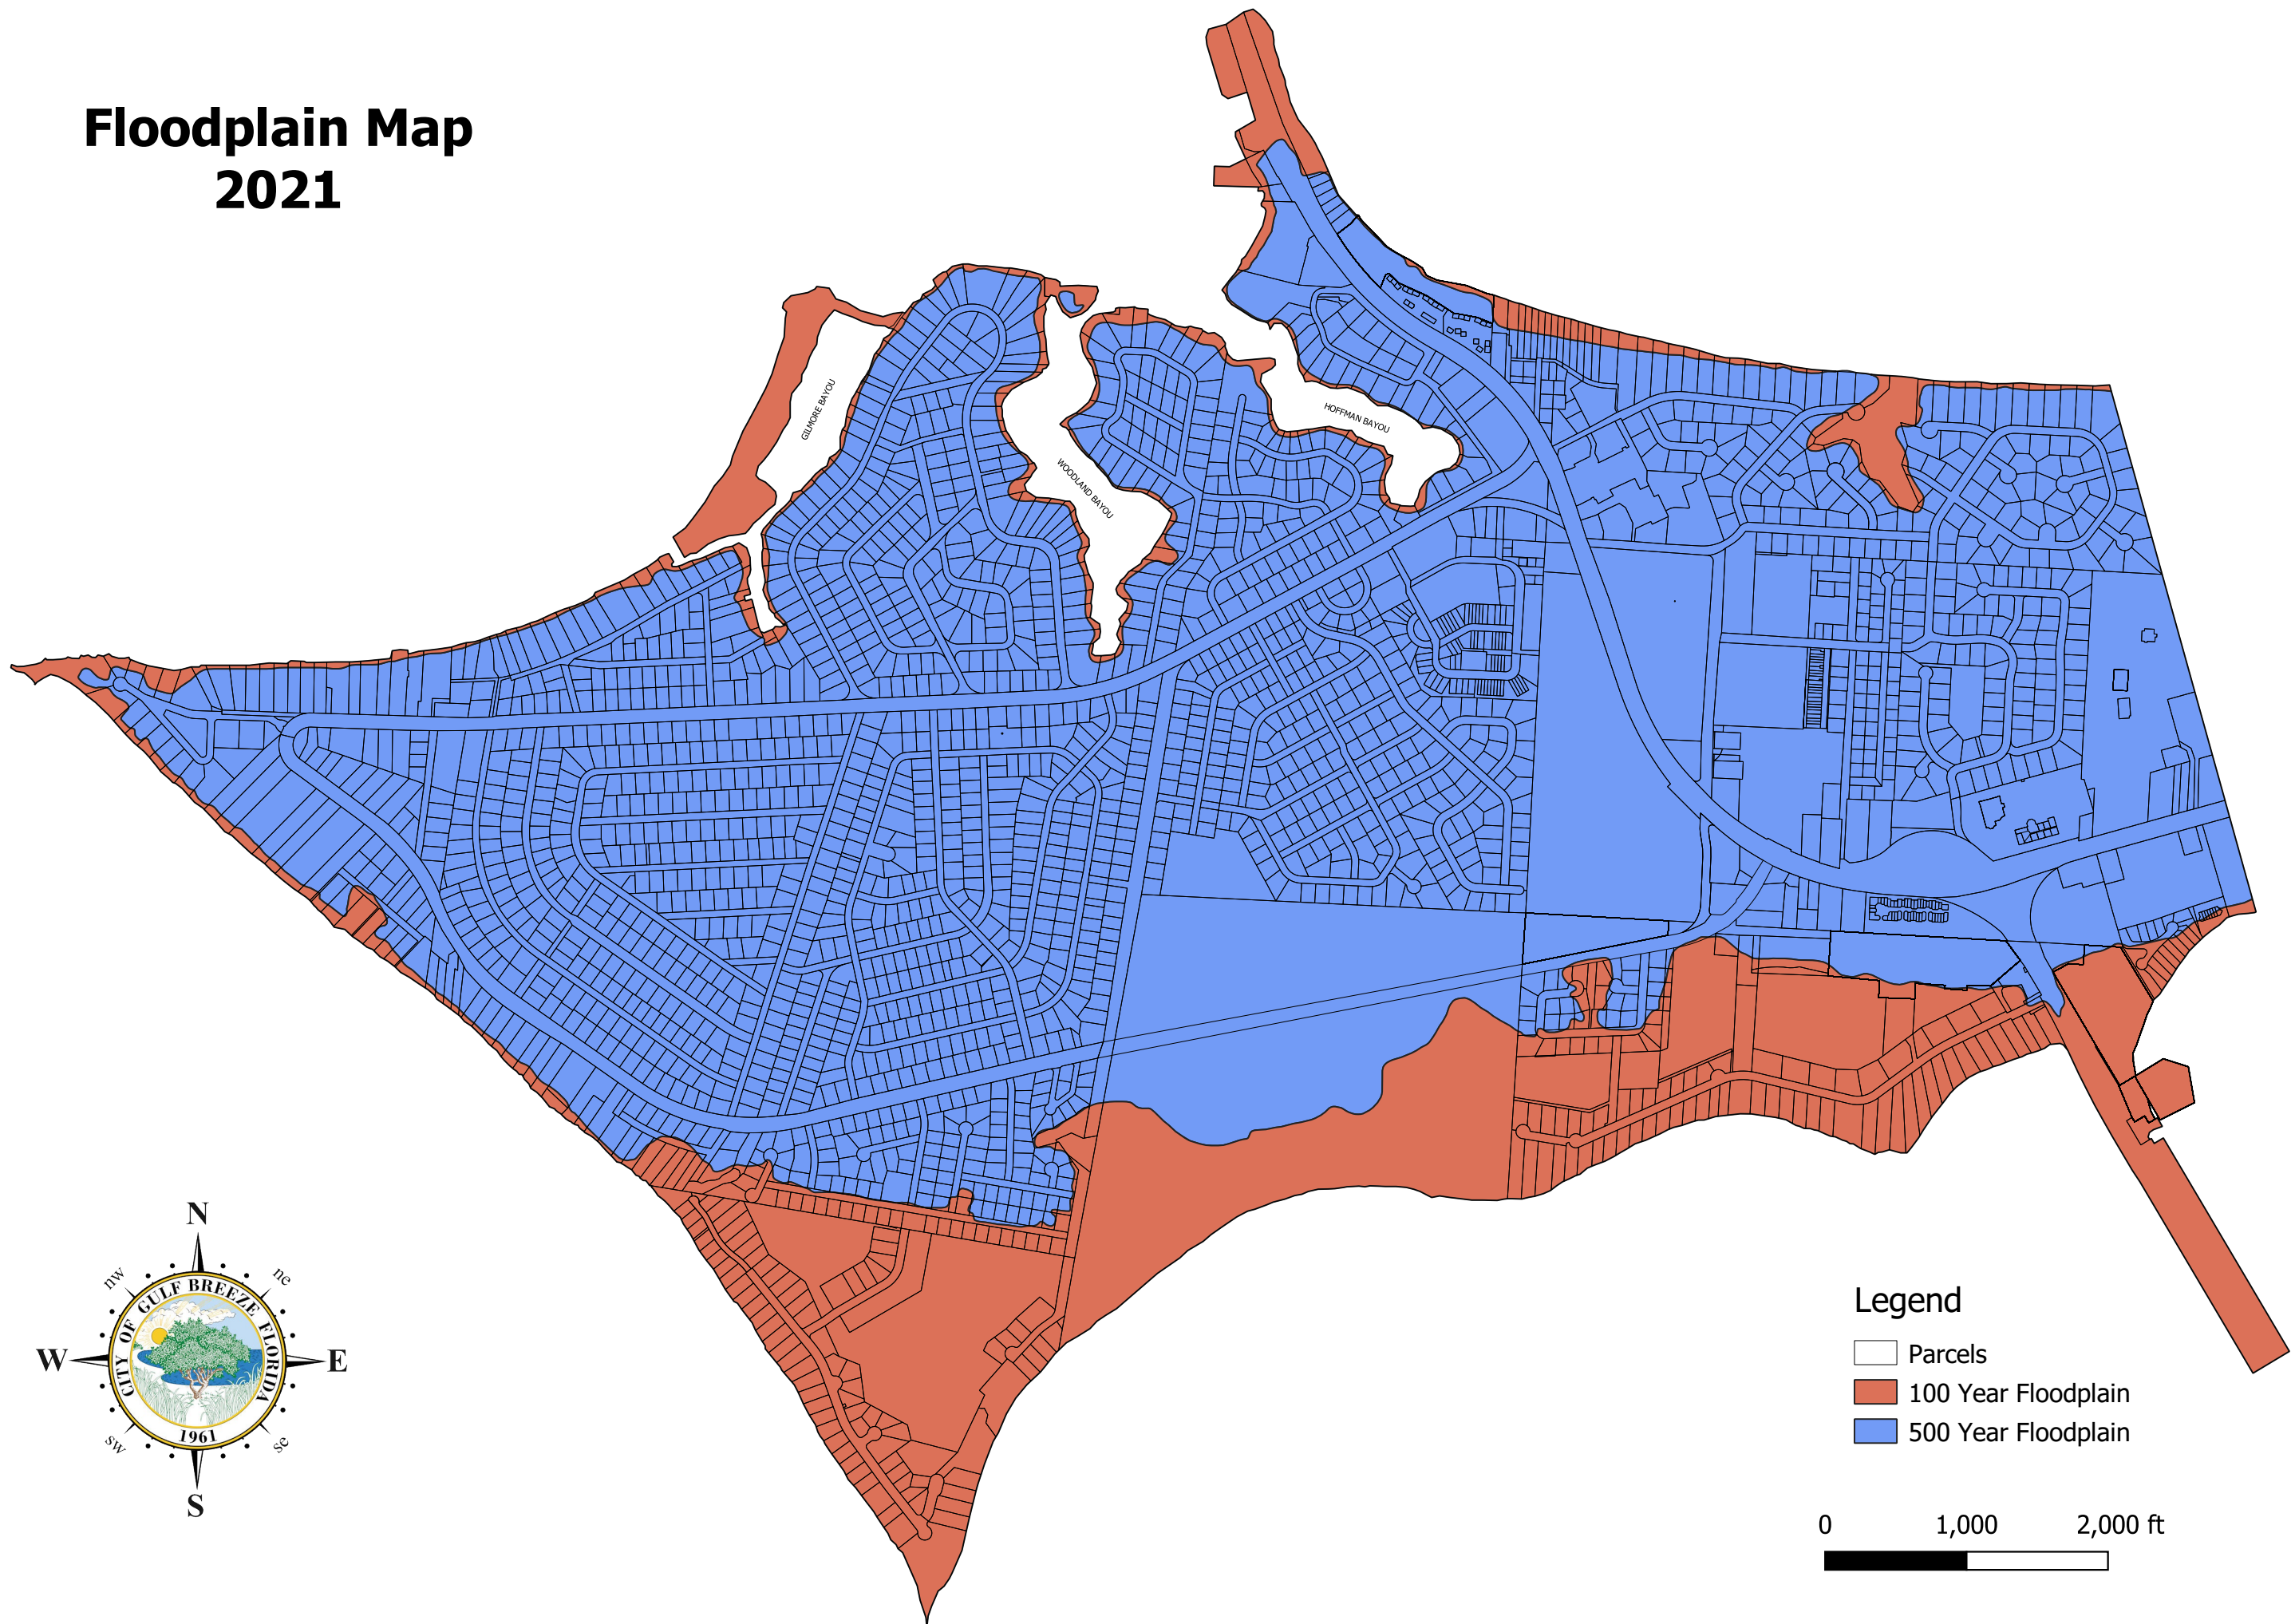

Floodplain Map 2021

- Legend**
- Parcels
 - 100 Year Floodplain
 - 500 Year Floodplain

0 1,000 2,000 ft