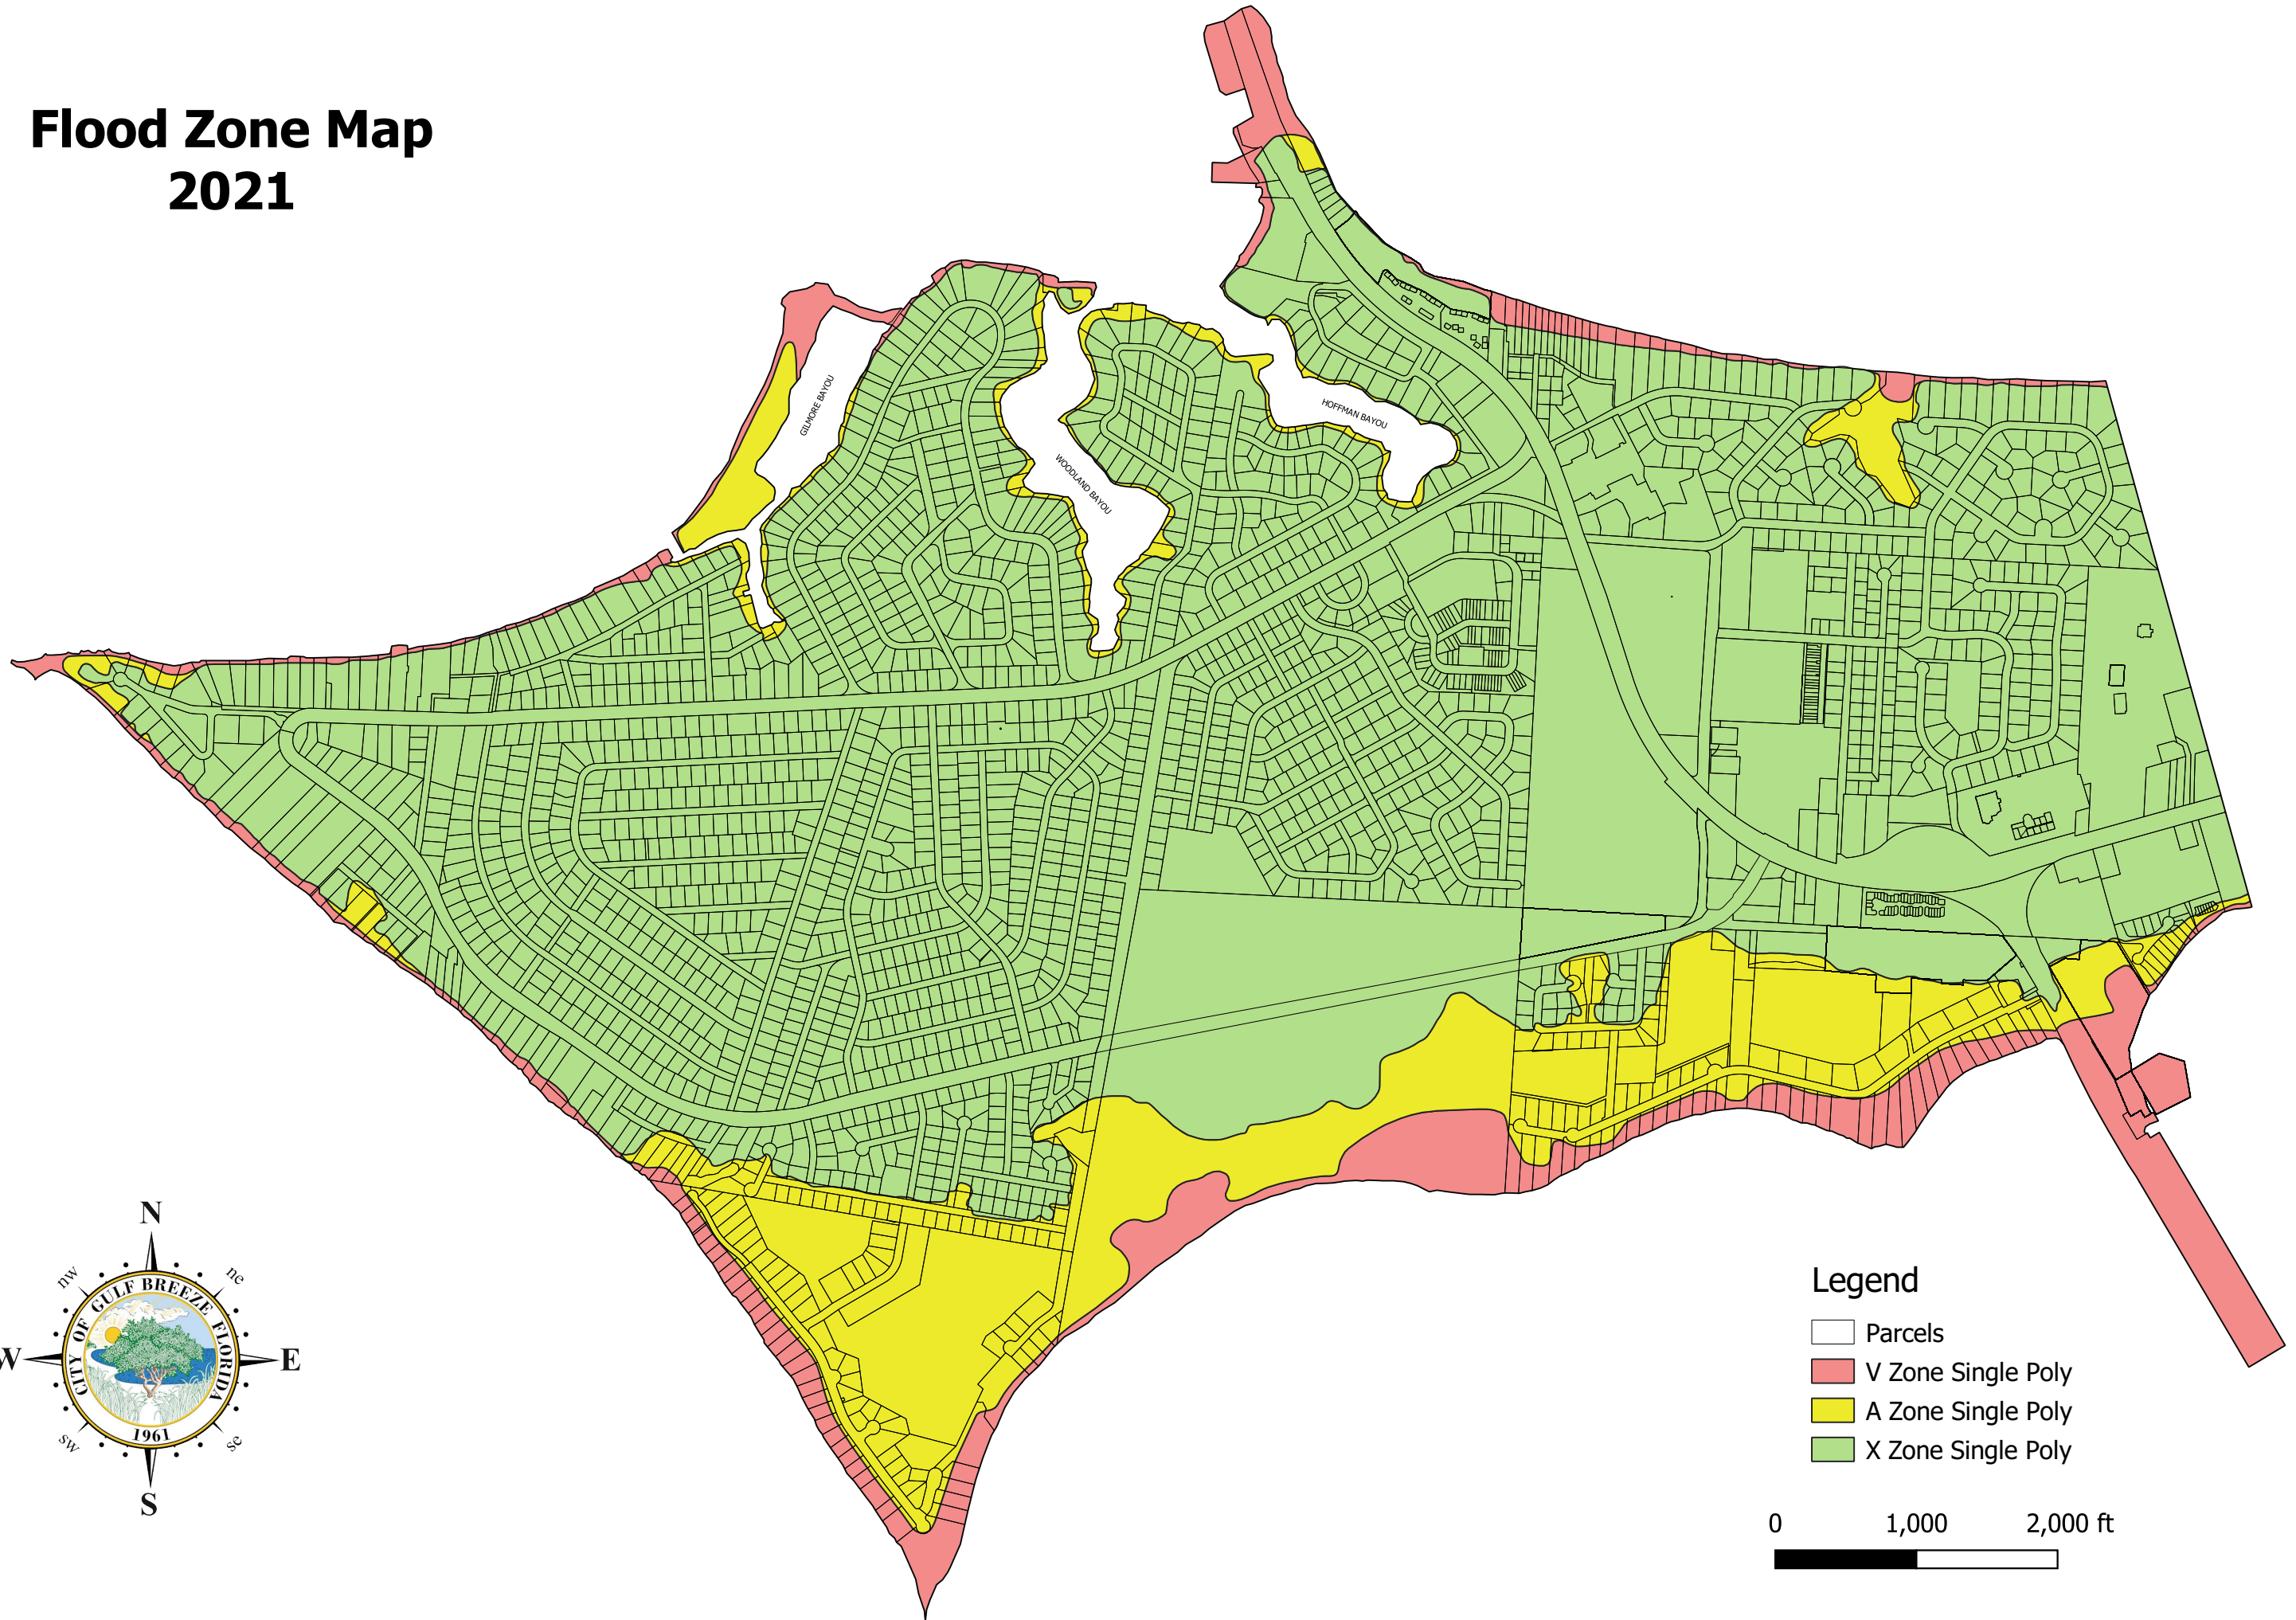

# Flood Zone Map 2021

## Legend

- Parcels
- V Zone Single Poly
- A Zone Single Poly
- X Zone Single Poly

0 1,000 2,000 ft