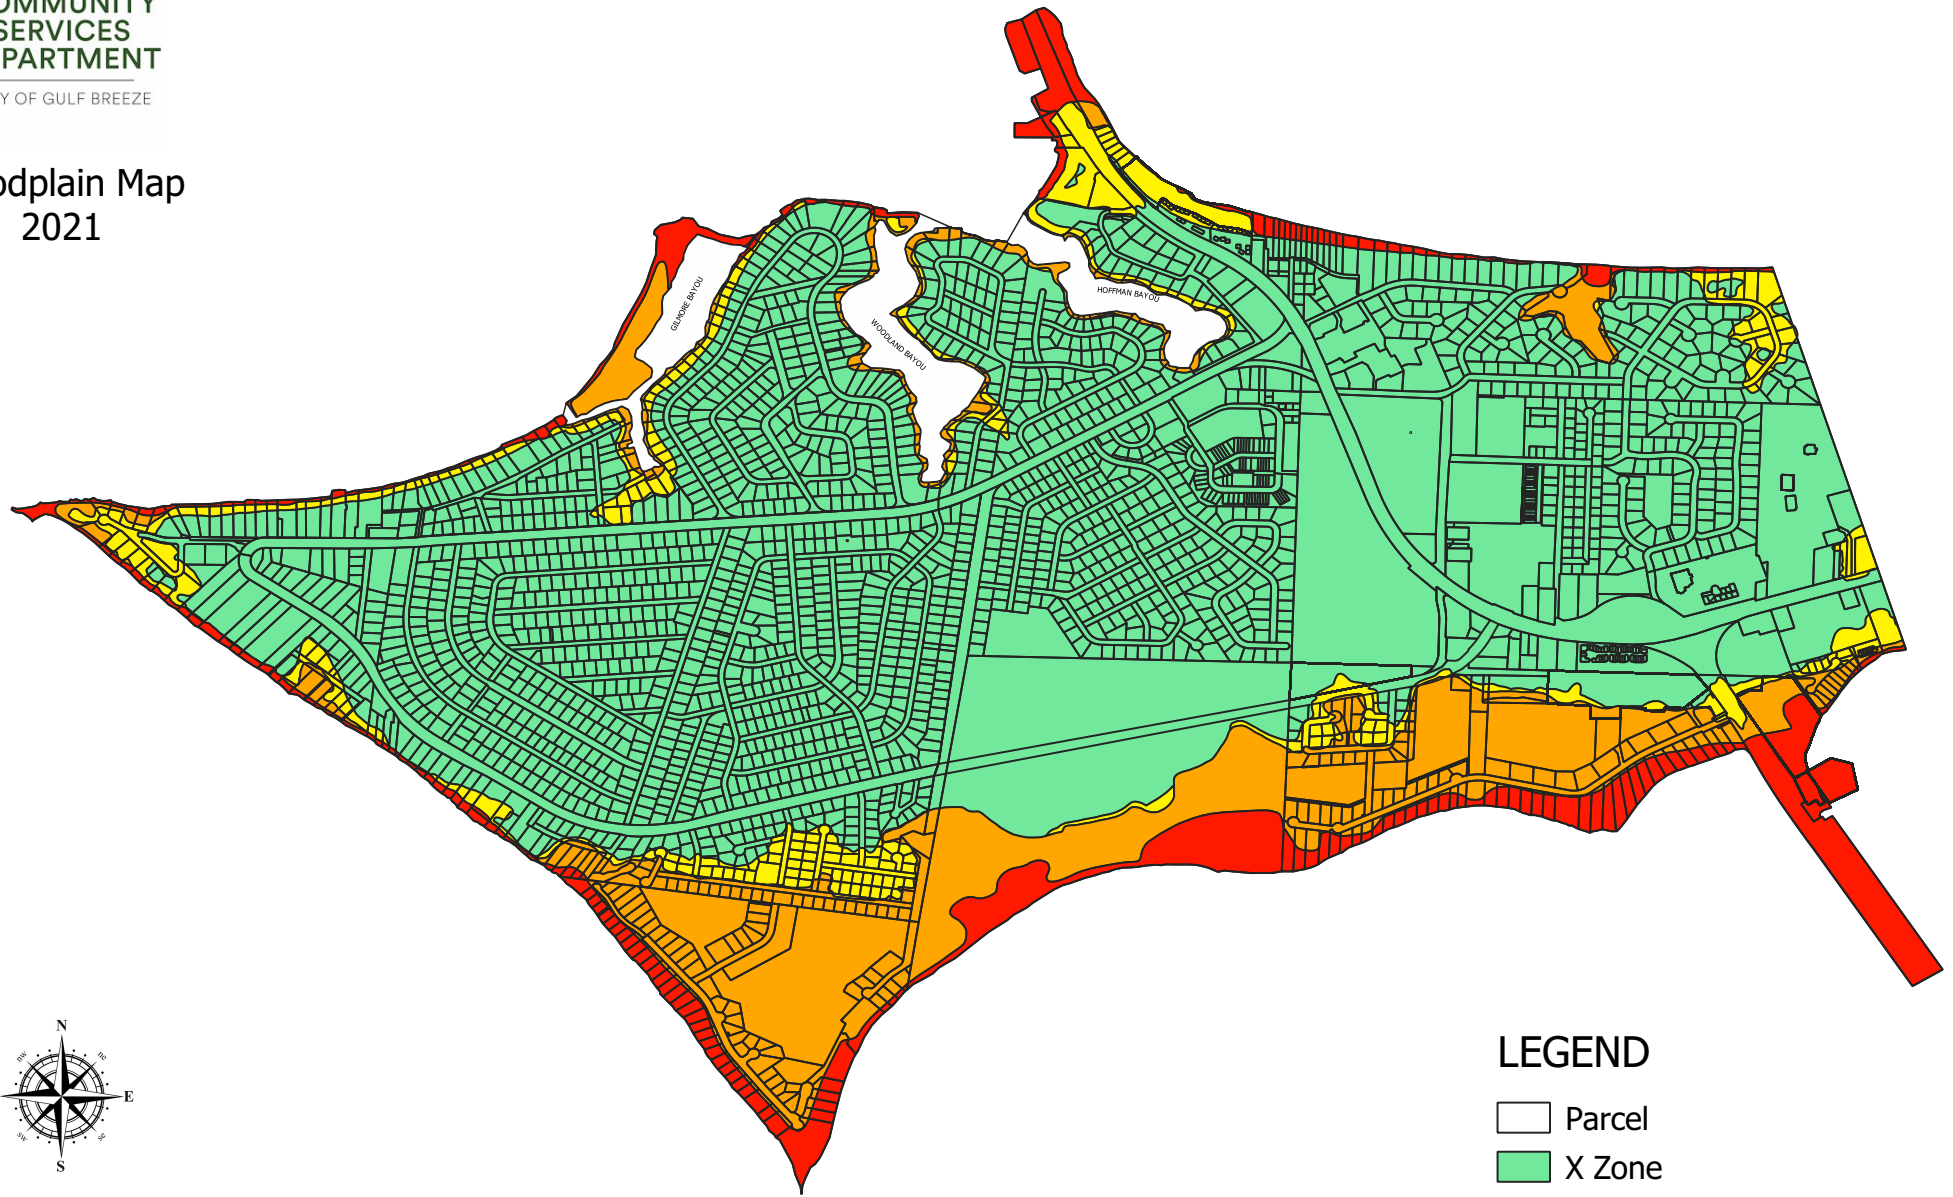

COMMUNITY
SERVICES
DEPARTMENT
CITY OF GULF BREEZE

Floodplain Map 2021

0 1000 2000 FT

LEGEND

- Parcel
- X Zone
- 2% Annual Chance
- AE Zone
- VE Zone