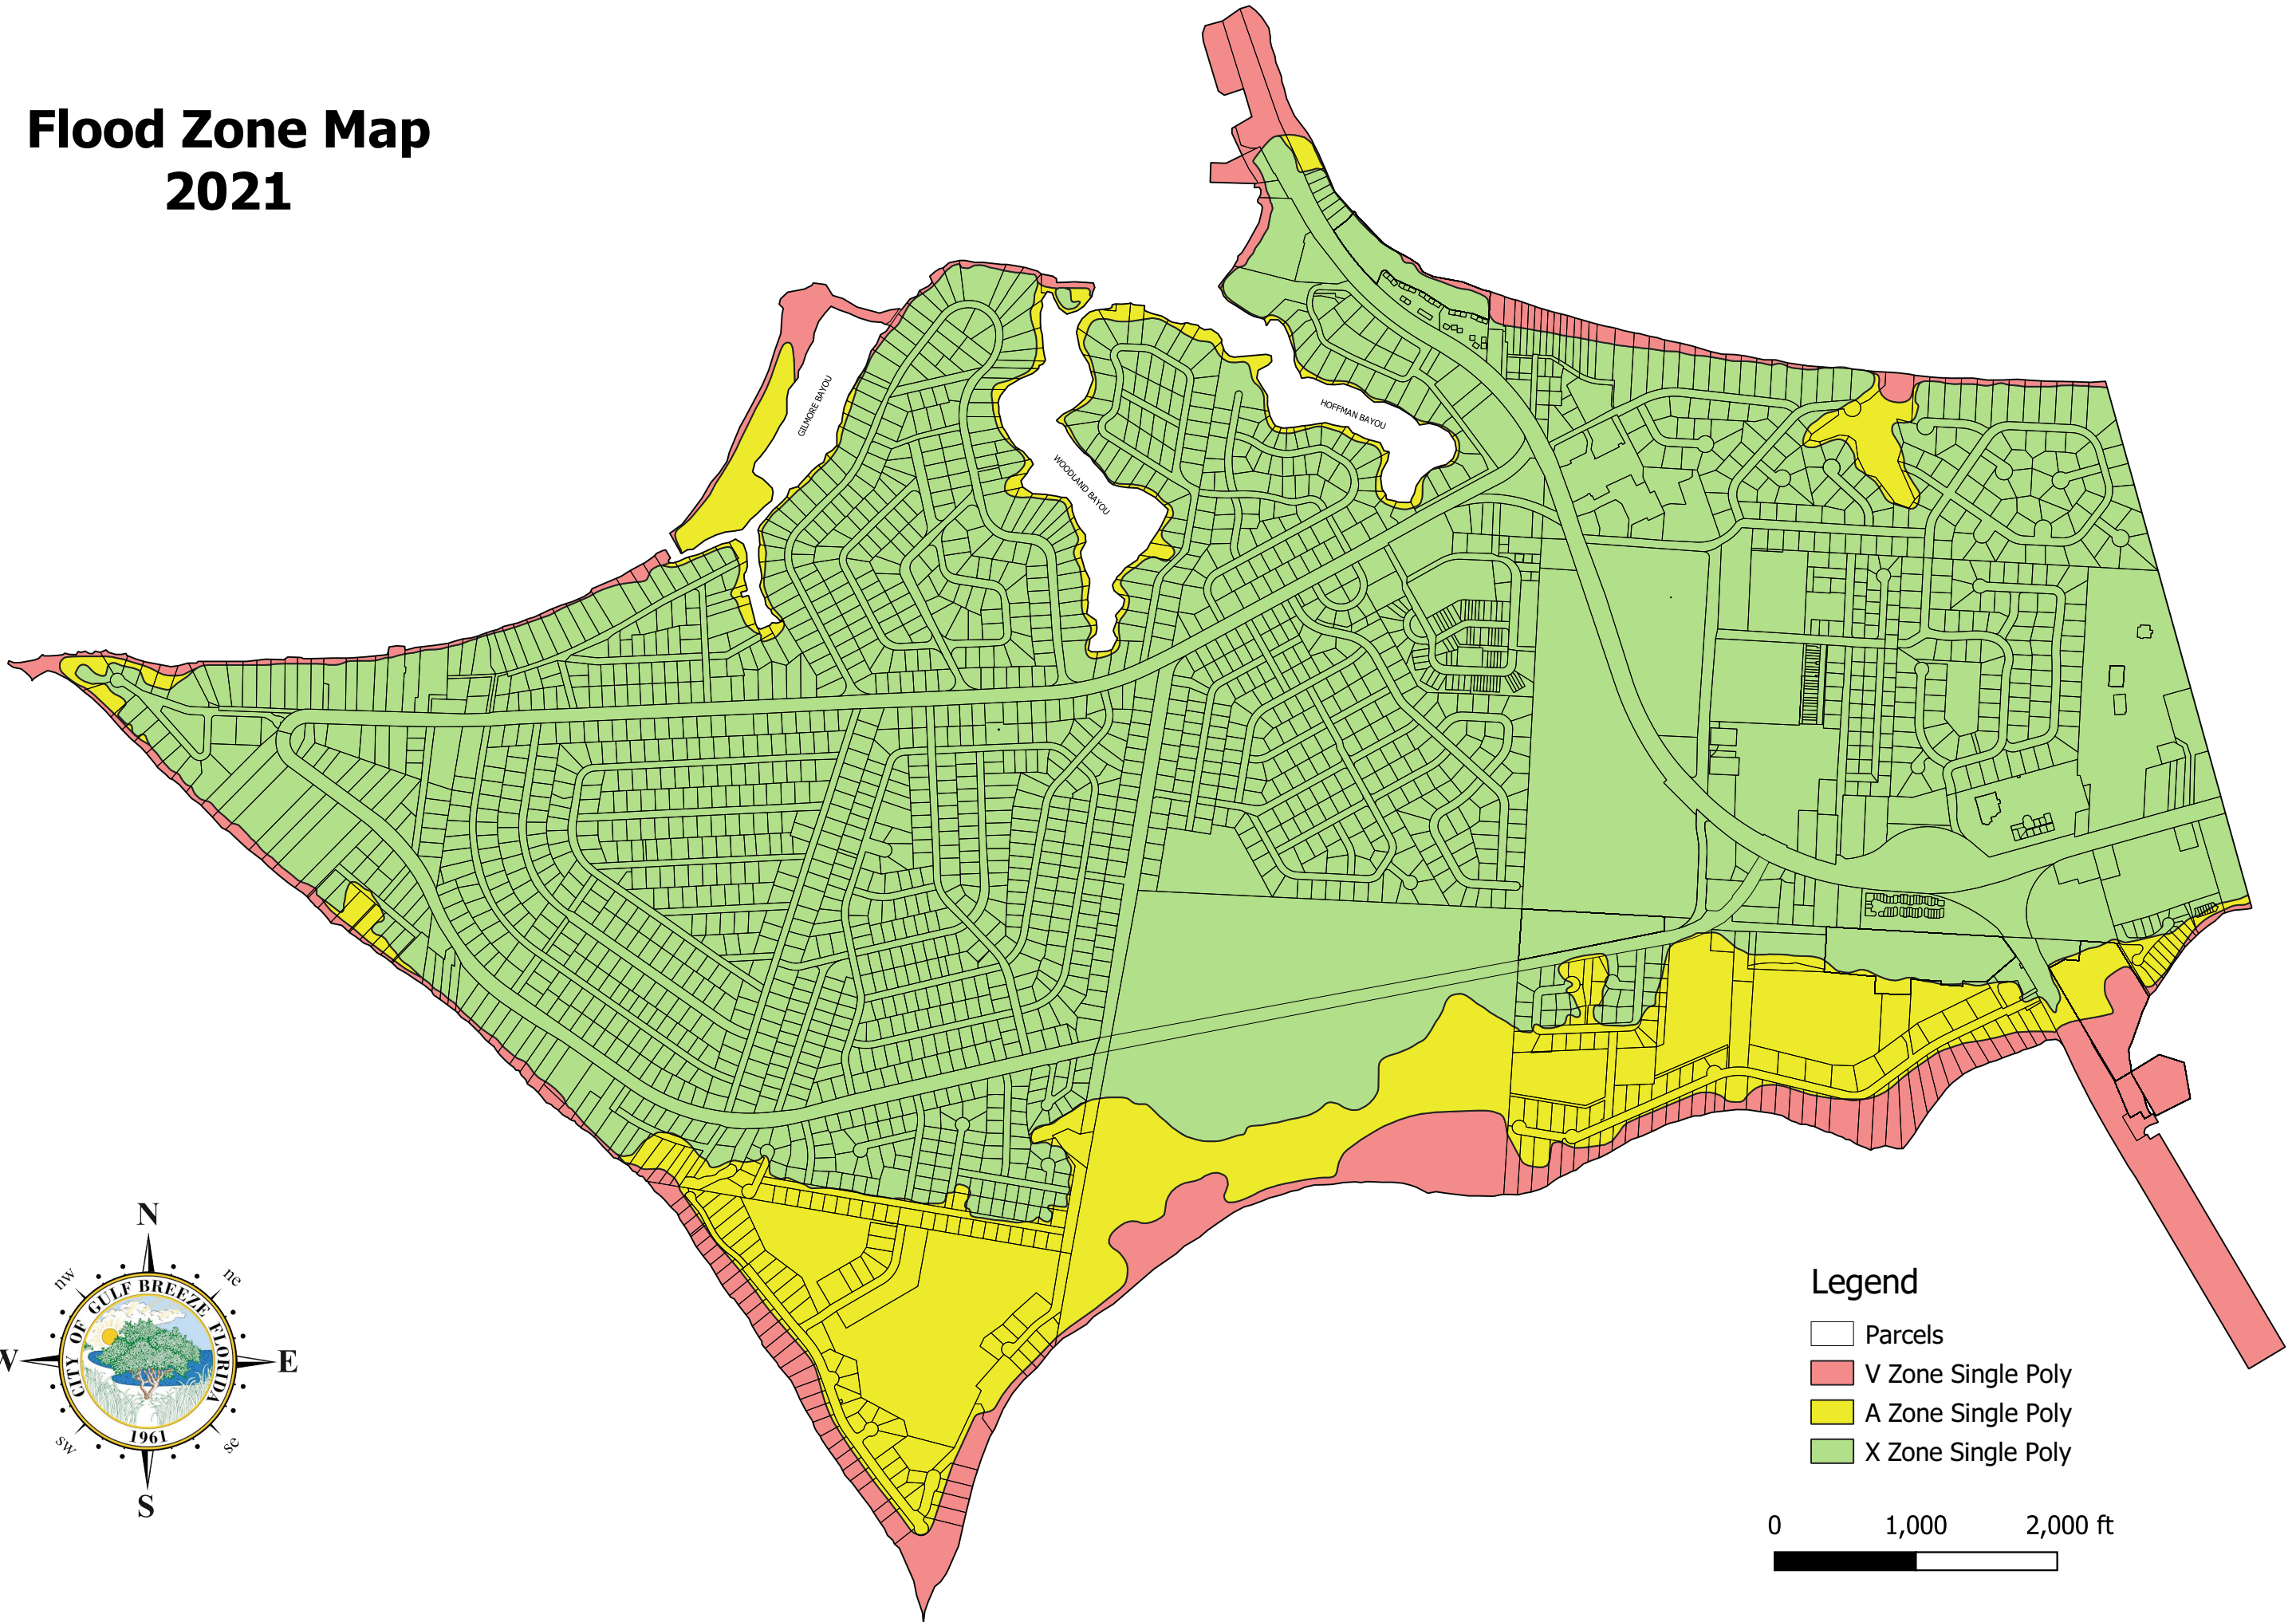

Flood Zone Map 2021

Legend

- Parcels
- V Zone Single Poly
- A Zone Single Poly
- X Zone Single Poly

0 1,000 2,000 ft