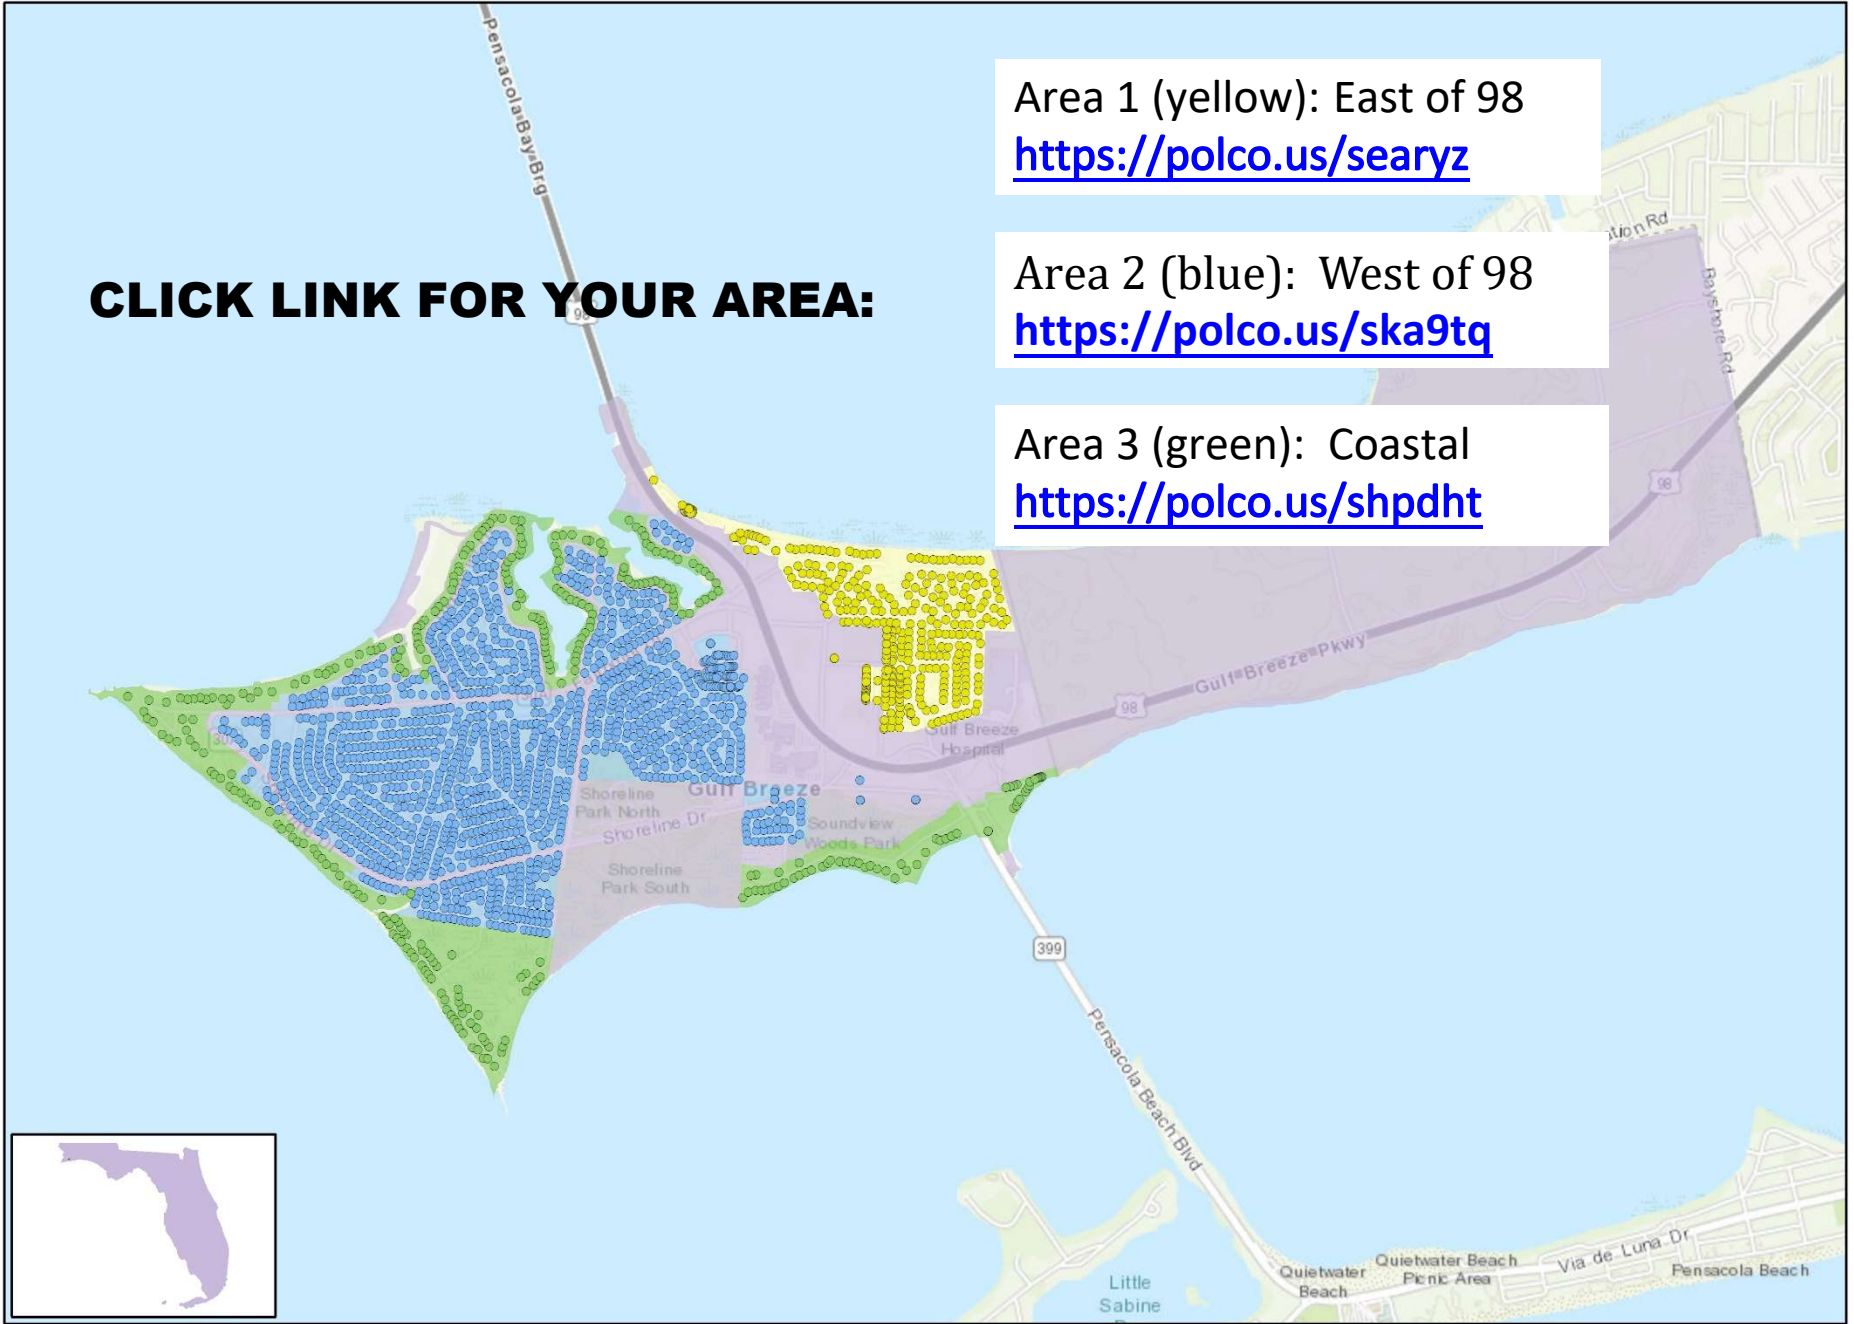

**CLICK LINK FOR YOUR AREA:**

Area 1 (yellow): East of 98  
<https://polco.us/searyz>

Area 2 (blue): West of 98  
<https://polco.us/ska9tq>

Area 3 (green): Coastal  
<https://polco.us/shpdht>

**Survey Recipients in Gulf Breeze, FL**  
● In Area 1 ● In Area 3 ● Area 1 ● Area 3  
● In Area 2 ● Area 2 ● General Gulf Breeze