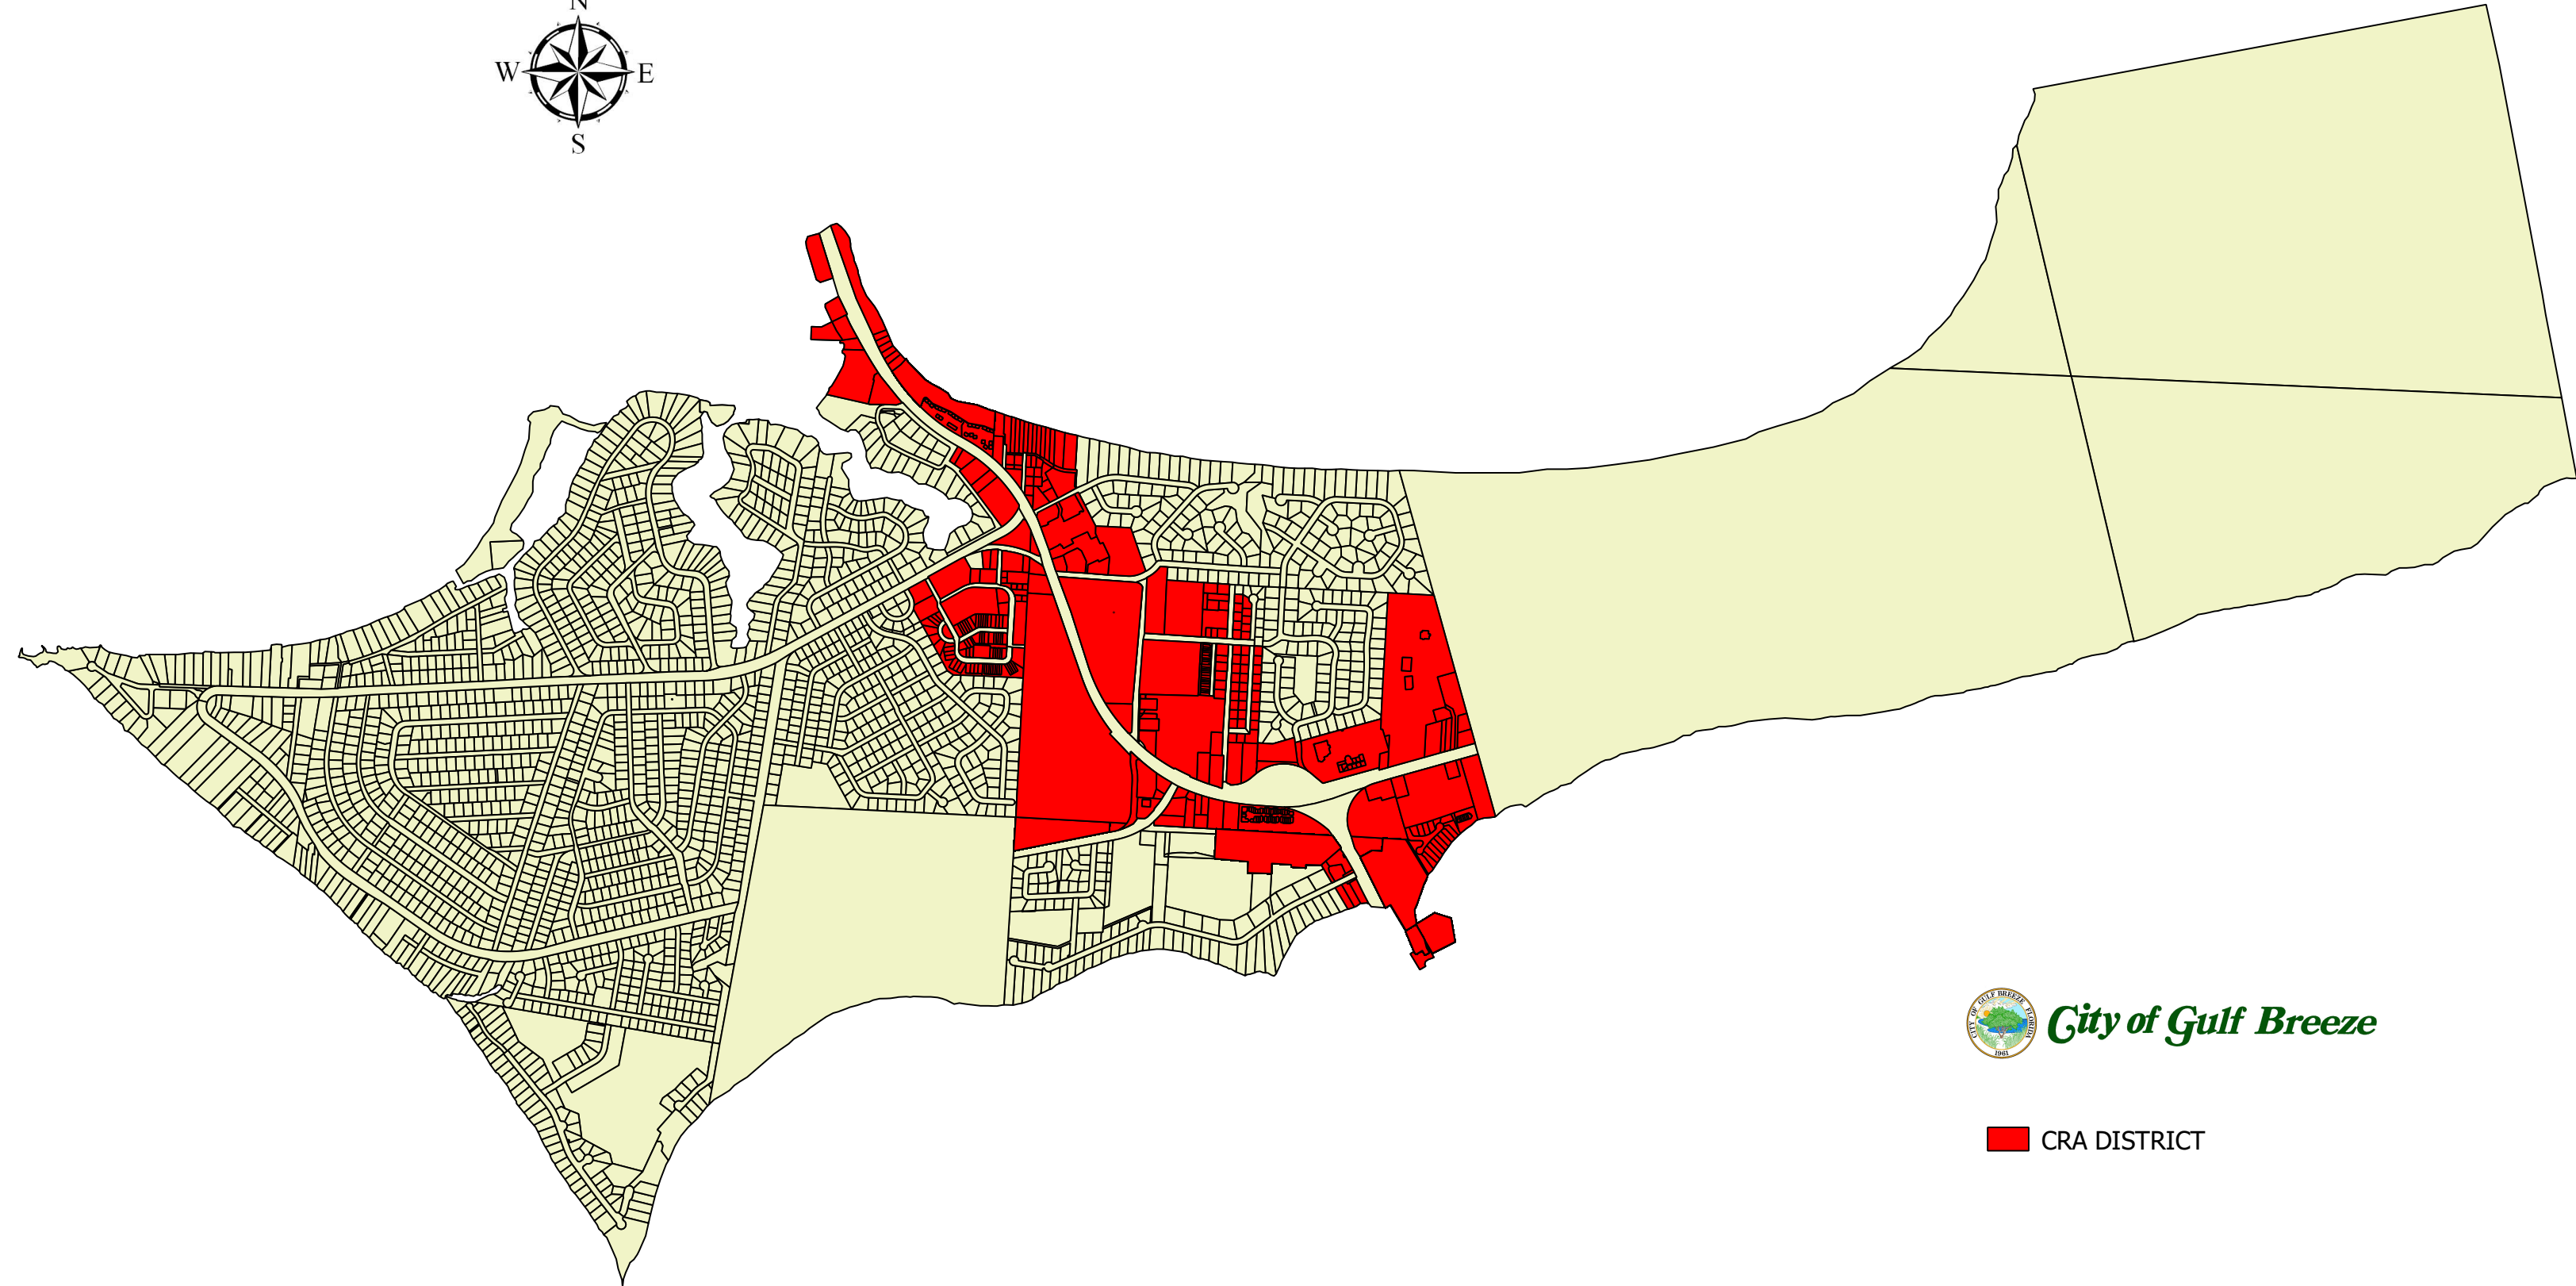

COMMUNITY REDEVELOPMENT AREA MAP

City of Gulf Breeze

 CRA DISTRICT